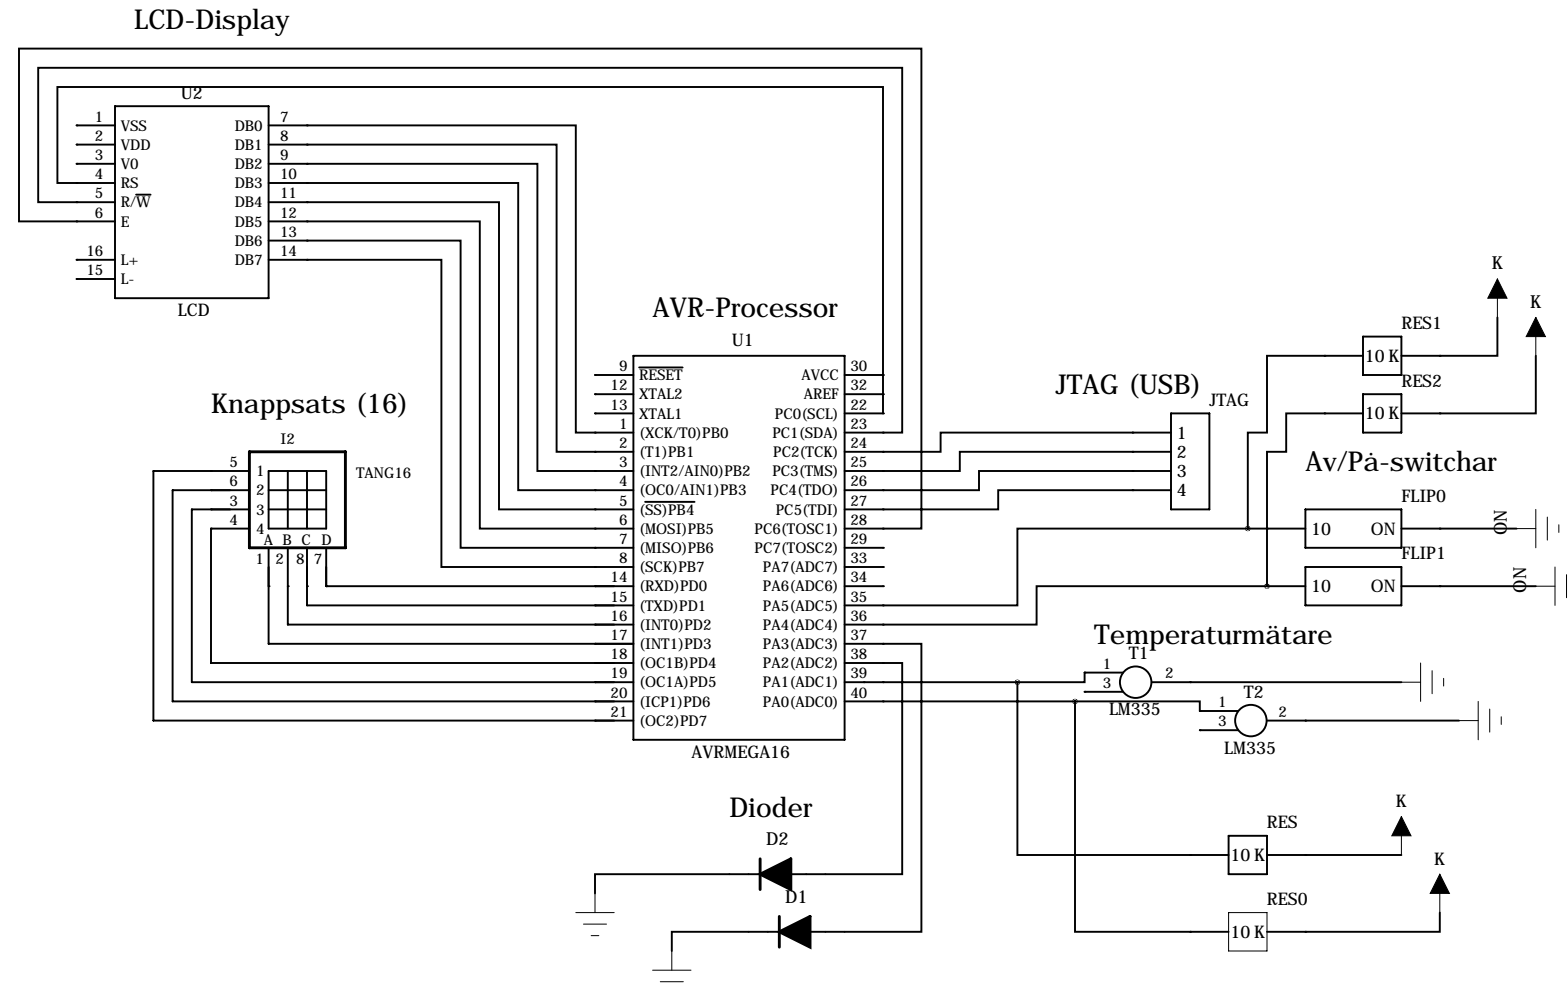

COMPANY: Digitala Projekt, EITF11, LTH			
TITLE: Kyl- & Frysövervakning			
CHECKED:	DATED:	CODE:	REV:
Jan, Oscar	2011-04-01	FREZ	1.0
CHECKED:	DATED:	SIZE:	DRAWING NO:
Bertil Lindvall	2011-04-06	B	1
QUALITY CONTROL:	DATED:	SCALE: 1.0	
-	-	SHEET: 1	
RELEASED:	DATED:		
-	-		